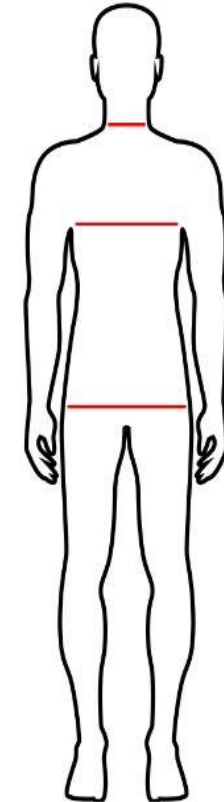

Men

LIOD SIZE		XS	S	M	L	XL	XXL	3XL
SHIRT	NECK (cm)	36	38	39/40	41/42	43/44	45/46	48
	CHEST (cm)	82/87	88/93	94/100	101/108	109/117	118/127	128/136

LIOD SIZE		S	M	L	XL	XXL
TWO TONE SHIRT	NECK (cm)	36	38	39/40	41/42	43/44
	CHEST (cm)	90/96	97/103	104/111	112/119	120/128

LIOD SIZE		XS	S	M	L	XL	XXL	3XL
TROUSERS	CLASSICAL SIZE	44	46	48/50	52/54	56/58	60/62	more
	HIPS (cm)	81/86	87/94	95/101	102/108	109/115	116/122	123/129

LIOD SIZE		XS	S	M	L
LEGGINGS	CLASSICAL SIZE		44/46	48/50	52/54
	UNDERWEAR	1	2	3	4

LIOD SIZE		XS	S	M	L	XL	XXL	3XL
PANTS / BOXER	UNDERWEAR	2	3	4	5	6	7	8

Children

LIOD SIZE		2	4	6	8	10	XXS
SHIRT / TROUSERS	AGE (years)	2	4	6	8	10	12
	HEIGHT (cm)	92	104	116	128	140	152