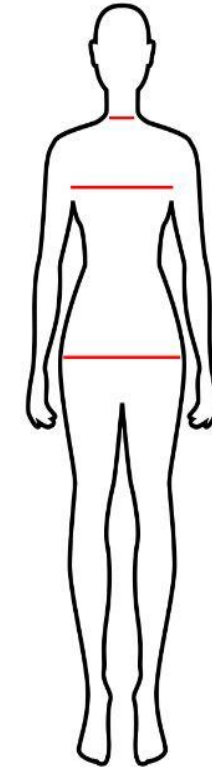

LIOD SIZE GUIDE - VERSION FEBRUARY 2018

Women

LIOD SIZE		XS	S	M	L	XL	XXL	3XL
SHIRT	NECK (cm)	37/38	40/42	44/46	46/48	50	52	54
	CHEST (cm)	82/87	88/94	95/101	102/110	111/120	121/128	more

LIOD SIZE		XS	S	M	L	XL
TWO TONE SHIRT	NECK (cm)	37/38	40/42	44/46	46/48	50
	CHEST (cm)	75/81	82/89	90/98	99/107	108/116

LIOD SIZE		XS	S	M	L	XL	XXL	3XL
TROUSERS	CLASSICAL SIZE	38/40	40/42	44/46	48/50	52/54	56/58	more
	HIPS (cm)	80/86	87/94	95/102	103/110	111/118	119/126	more

LIOD SIZE		XS	S	M	L	XL	XXL
TWO TONE TROUSERS	CLASSICAL SIZE	38/40	40/42	44/46	48/50	52/54	56/58
	HIPS (cm)	80/87	88/95	96/103	104/111	112/120	121/129

LIOD SIZE		XS	S	M	L
LEGGINGS	CLASSICAL SIZE	40/42	44	46	48/50
	UNDERWEAR	1	2	3	4

LIOD SIZE		XS	S	M	L
KNICKERS / BRA	UNDERWEAR	1	2	3	4

Men

LIOD SIZE		XS	S	M	L	XL	XXL	3XL
SHIRT	NECK (cm)	36	38	39/40	41/42	43/44	45/46	48
	CHEST (cm)	82/87	88/93	94/100	101/108	109/117	118/127	128/136

LIOD SIZE		S	M	L	XL	XXL
TWO TONE SHIRT	NECK (cm)	36	38	39/40	41/42	43/44
	CHEST (cm)	90/96	97/103	104/111	112/119	120/128

LIOD SIZE		XS	S	M	L	XL	XXL	3XL
TROUSERS	CLASSICAL SIZE	44	46	48/50	52/54	56/58	60/62	more
	HIPS (cm)	81/86	87/94	95/101	102/108	109/115	116/122	123/129