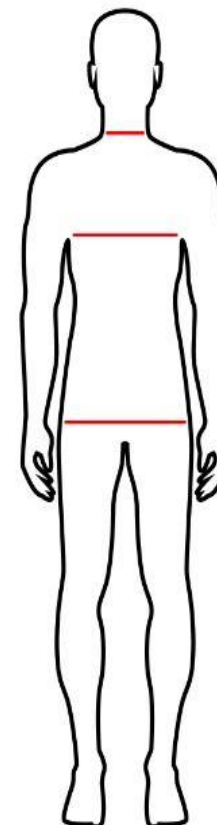

Uomo

TAGLIA LIOD		XS	S	M	L	XL	XXL	3XL
MAGLIA	COLLO (cm)	36	38	39/40	41/42	43/44	45/46	48
	TORACE (cm)	82/87	88/93	94/100	101/108	109/117	118/127	128/136

TAGLIA LIOD		S	M	L	XL	XXL
MAGLIA BICOLORE	COLLO (cm)	36	38	39/40	41/42	43/44
	TORACE (cm)	90/96	97/103	104/111	112/119	120/128

TAGLIA LIOD		XS	S	M	L	XL	XXL	3XL
PANTALONE	TAGLIA CLASSICA	44	46	48/50	52/54	56/58	60/62	oltre
	FIANCO (cm)	81/86	87/94	95/101	102/108	109/115	116/122	123/129

TAGLIA LIOD		XS	S	M	L
LEGGINGS	TAGLIA CLASSICA		44/46	48/50	52/54
	INTIMO	1	2	3	4

TAGLIA LIOD		XS	S	M	L	XL	XXL	3XL
SLIP/BOXER	INTIMO	2	3	4	5	6	7	8

Bambino

TAGLIA LIOD		2	4	6	8	10	XXS
MAGLIA / PANTALONE	ETA' (anni)	2	4	6	8	10	12
	ALTEZZA (cm)	92	104	116	128	140	152