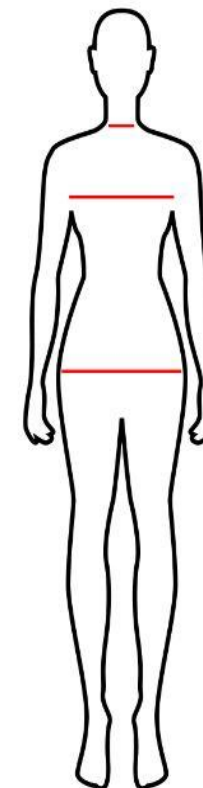

### Donna

TAGLIA LIOD		XS	S	M	L	XL	XXL	3XL
MAGLIA	COLLO (cm)	37/38	40/42	44/46	46/48	50	52	54
	TORACE (cm)	82/87	88/94	95/101	102/110	111/120	121/128	oltre

TAGLIA LIOD		XS	S	M	L	XL
MAGLIA BICOLORE	COLLO (cm)	37/38	40/42	44/46	46/48	50
	TORACE (cm)	75/81	82/89	90/98	99/107	108/116

TAGLIA LIOD		XS	S	M	L	XL	XXL	3XL
PANTALONE	TAGLIA CLASSICA	38/40	40/42	44/46	48/50	52/54	56/58	oltre
	FIANCO (cm)	80/86	87/94	95/102	103/110	111/118	119/126	oltre

TAGLIA LIOD		XS	S	M	L	XL	XXL
PANTALONE BICOLORE	TAGLIA CLASSICA	38/40	40/42	44/46	48/50	52/54	56/58
	FIANCO (cm)	80/87	88/95	96/103	104/111	112/120	121/129

TAGLIA LIOD		XS	S	M	L
LEGGINGS	TAGLIA CLASSICA	40/42	44	46	48/50
	INTIMO	1	2	3	4

TAGLIA LIOD		XS	S	M	L
SLIP/REGGISENO	INTIMO	1	2	3	4

## Uomo

TAGLIA LIOD		XS	S	M	L	XL	XXL	3XL
MAGLIA	COLLO (cm)	36	38	39/40	41/42	43/44	45/46	48
	TORACE (cm)	82/87	88/93	94/100	101/108	109/117	118/127	128/136

TAGLIA LIOD		S	M	L	XL	XXL
MAGLIA BICOLORE	COLLO (cm)	36	38	39/40	41/42	43/44
	TORACE (cm)	90/96	97/103	104/111	112/119	120/128